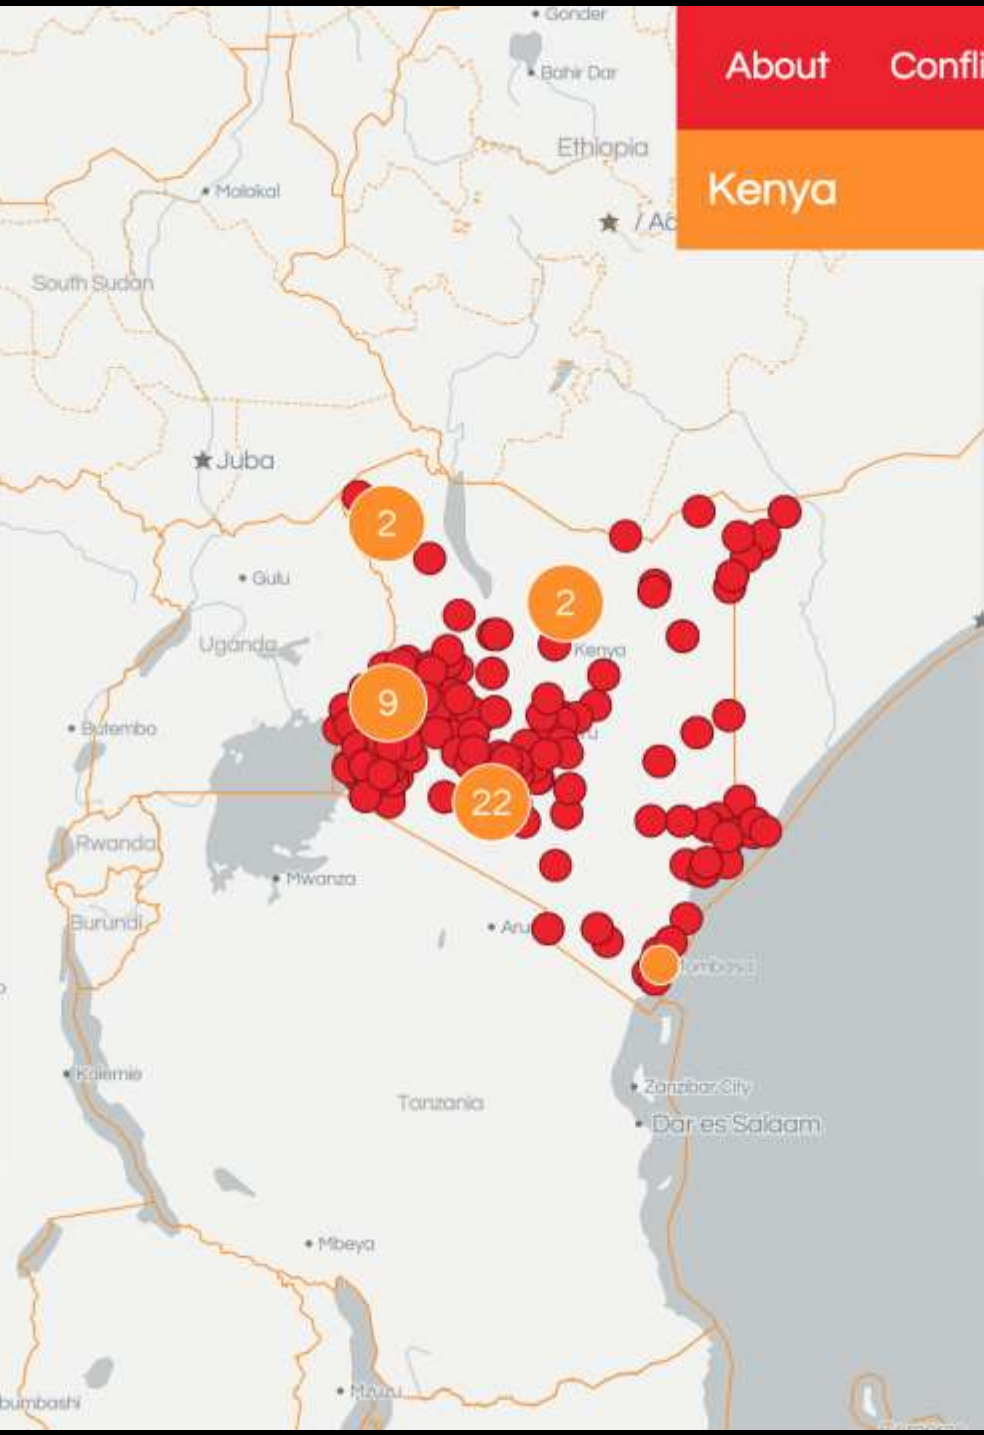

## Conflict Data

Start:  End:

Export event data

- Sources
- ACLED ?
  - Political Instability Task Force Worldwide Atrocities Dataset ?
  - UCDP GED ?

- Map style
- Individual
  - Heatmap

## Other Data

25 October 2017 · ACLED  
Residents kept off polling stations, choosing instead to protest an attack on Kisima Primary School polling station by a senior administration officer last Wednesday.  
Source: Nairobi News

18 June 2017 · ACLED  
Students from Kirimon Primary School in Samburu West Sub County attacked and injured three female teachers in protest against being punished by female teachers. The school was closed after the attack.  
Source: Daily Nation

18 June 2017 · ACLED  
Students from Kirimon Primary School in Samburu West Sub County attacked and injured three female teachers in protest against being punished by female teachers. The school was closed after the attack. Police are injured