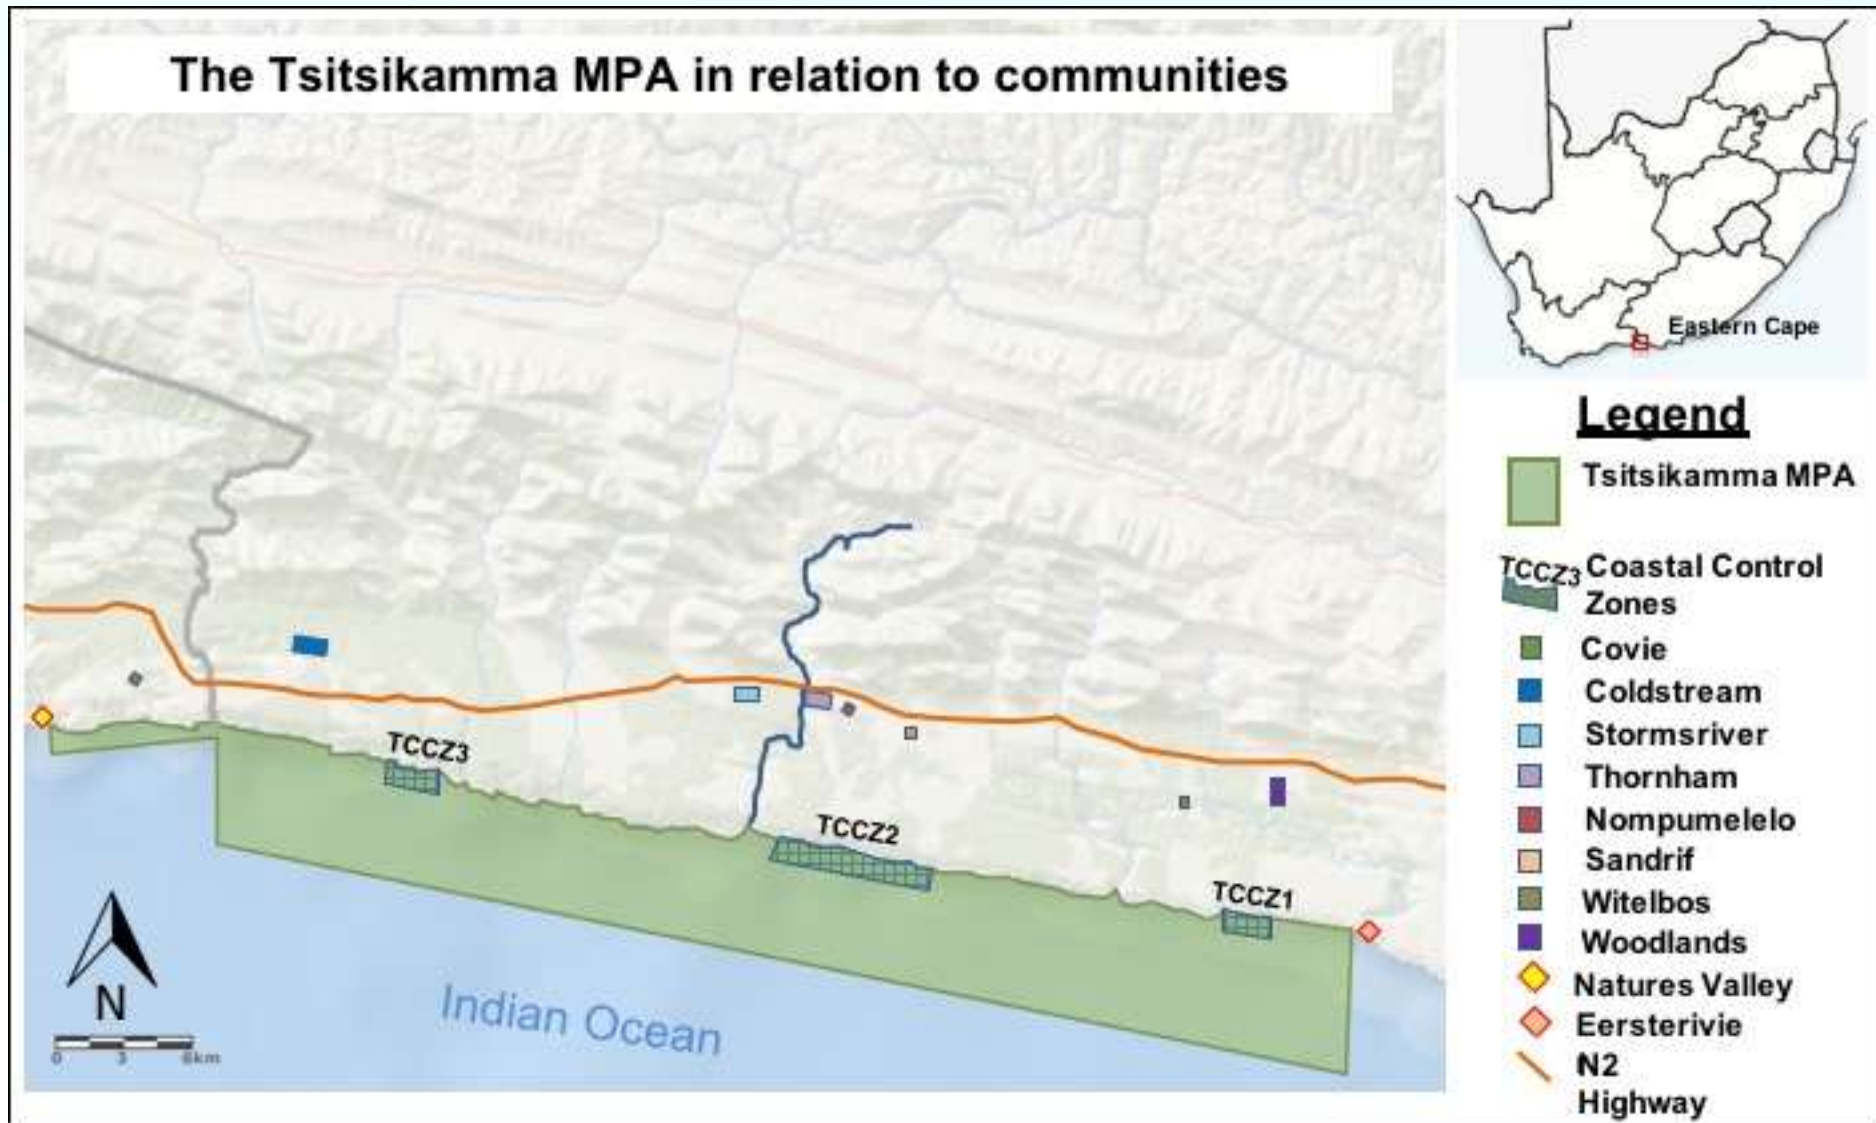

Case Study - Tsitsikamma